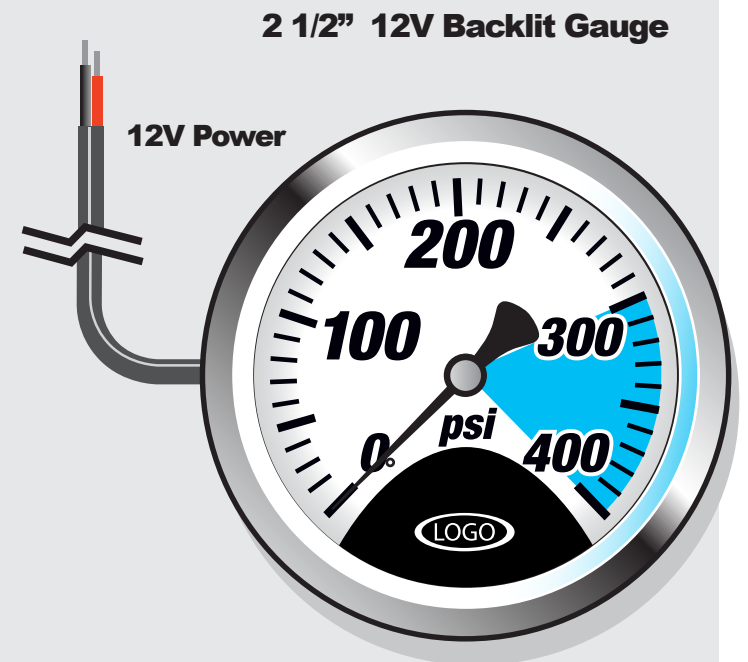

White Illumination

Colored Illumination

2 1/2" 12V Backlit Gauge

12V Power

All Gauges Available with Custom Logo

White Illumination
4" Master Gauges

New White Luminescent
Gauges Available Soon

Nite-Glo Liquid-filled Backlit
Pressure Gauges