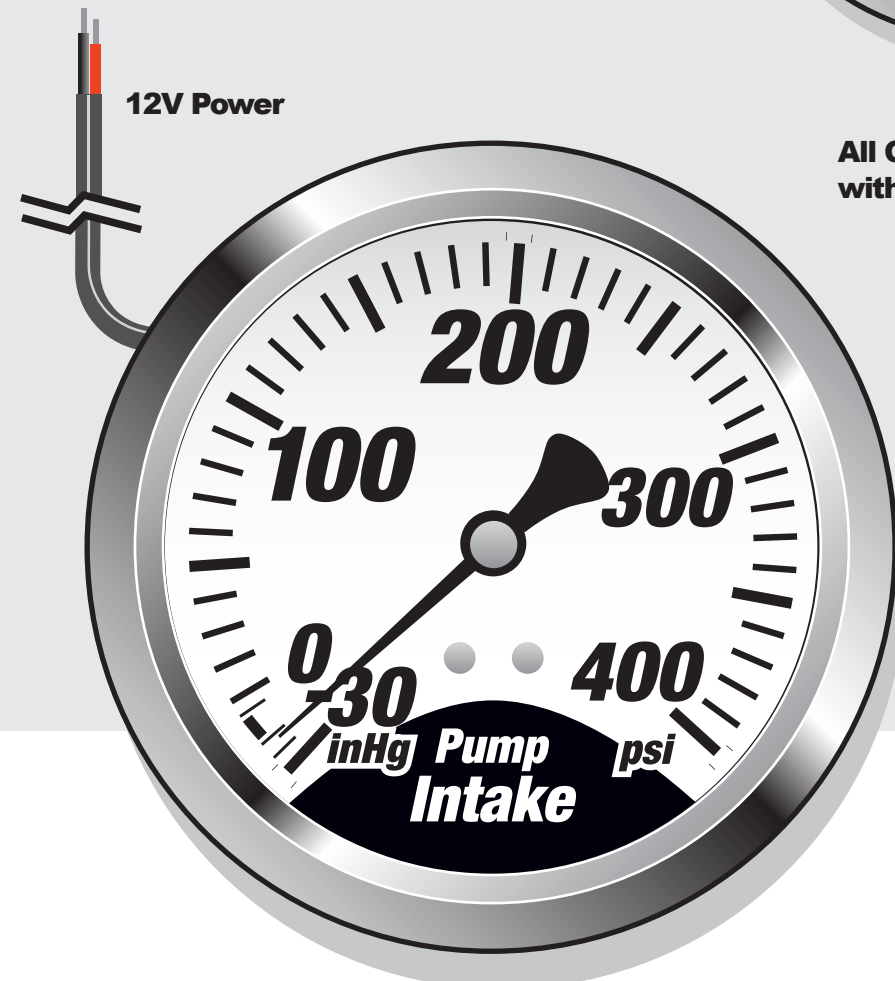

White Illumination

Colored Illumination

2 1/2" 12V Backlit Gauge

12V Power

All Gauges Available with Custom Logo

White Illumination
4" Master Gauges

New White Luminescent
Gauges Available Soon

Nite-Glo Liquid-filled Backlit
Pressure Gauges