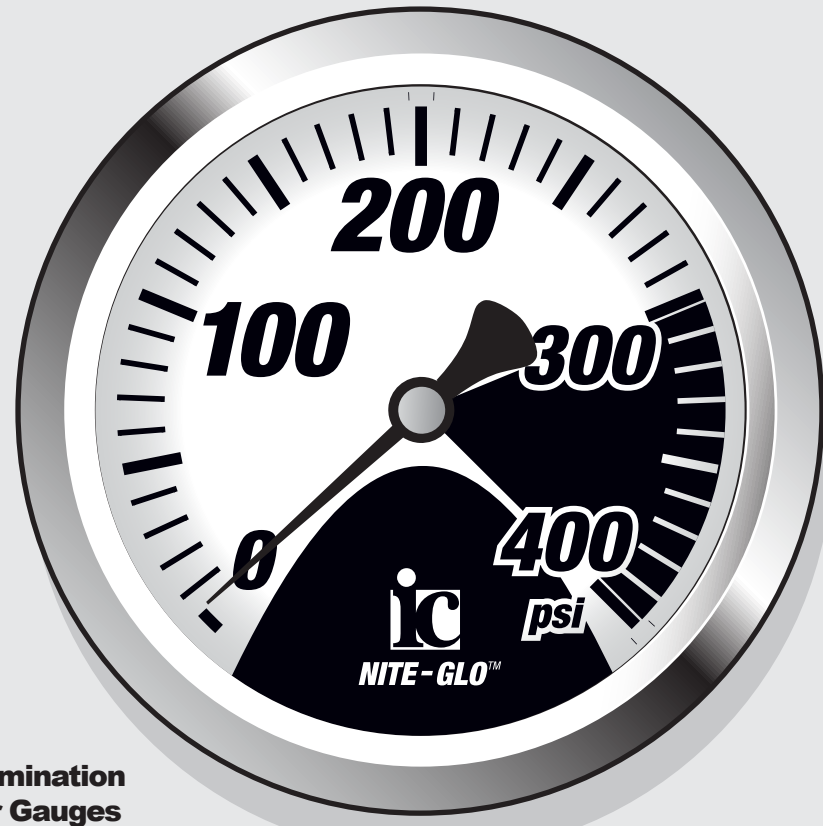

White Illumination

Colored Illumination

2 1/2" 12V Backlit Gauge

12V Power

All Gauges Available with Custom Logo

White Illumination
4" Master Gauges

New White Luminescent
Gauges Available Soon

Nite-Glo Liquid-filled Backlit
Pressure Gauges