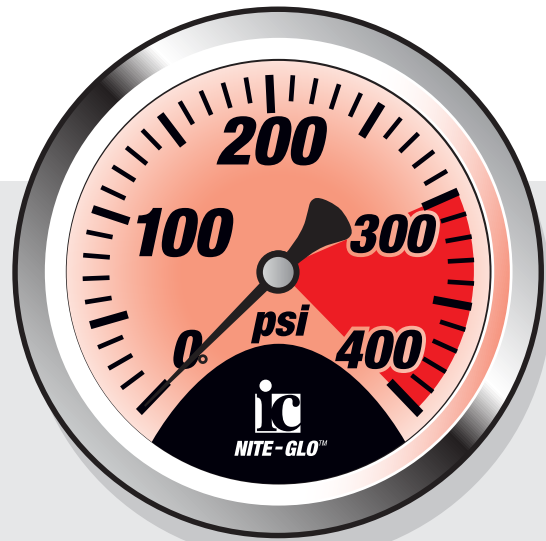

White Illumination

Colored Illumination

2 1/2" 12V Backlit Gauge

12V Power

All Gauges Available with Custom Logo

White Illumination
4" Master Gauges

New White Luminescent
Gauges Available Soon

Nite-Glo Liquid-filled Backlit
Pressure Gauges