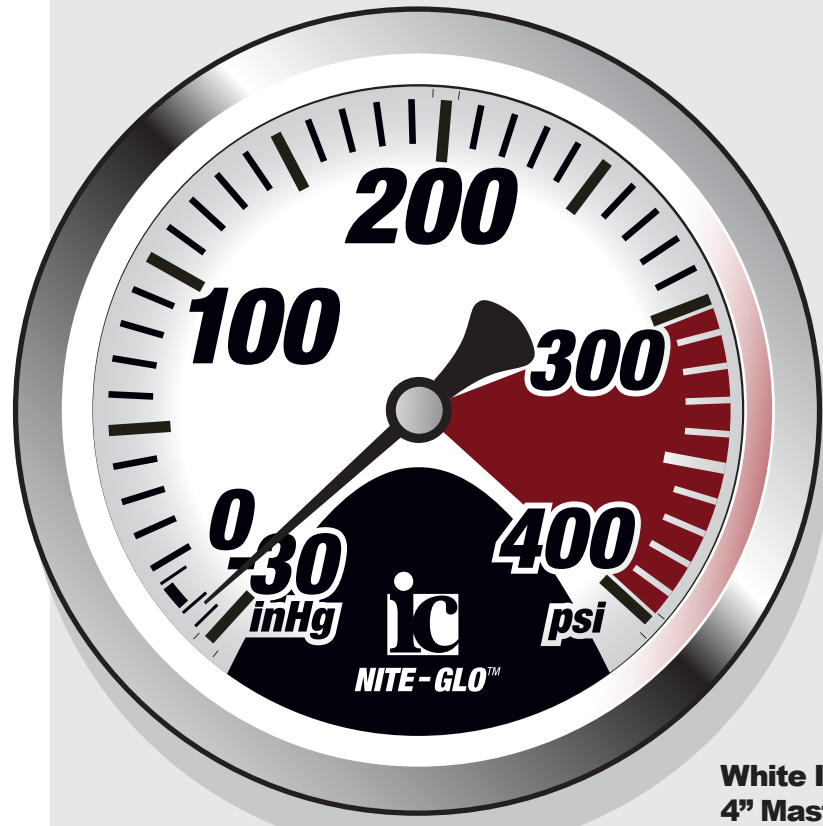

White Illumination

Colored Illumination

2 1/2" 12V Backlit Gauge

12V Power

All Gauges Available with Custom Logo

White Illumination
4" Master Gauges

New White Luminescent
Gauges Available Soon

Nite-Glo Liquid-filled Backlit
Pressure Gauges