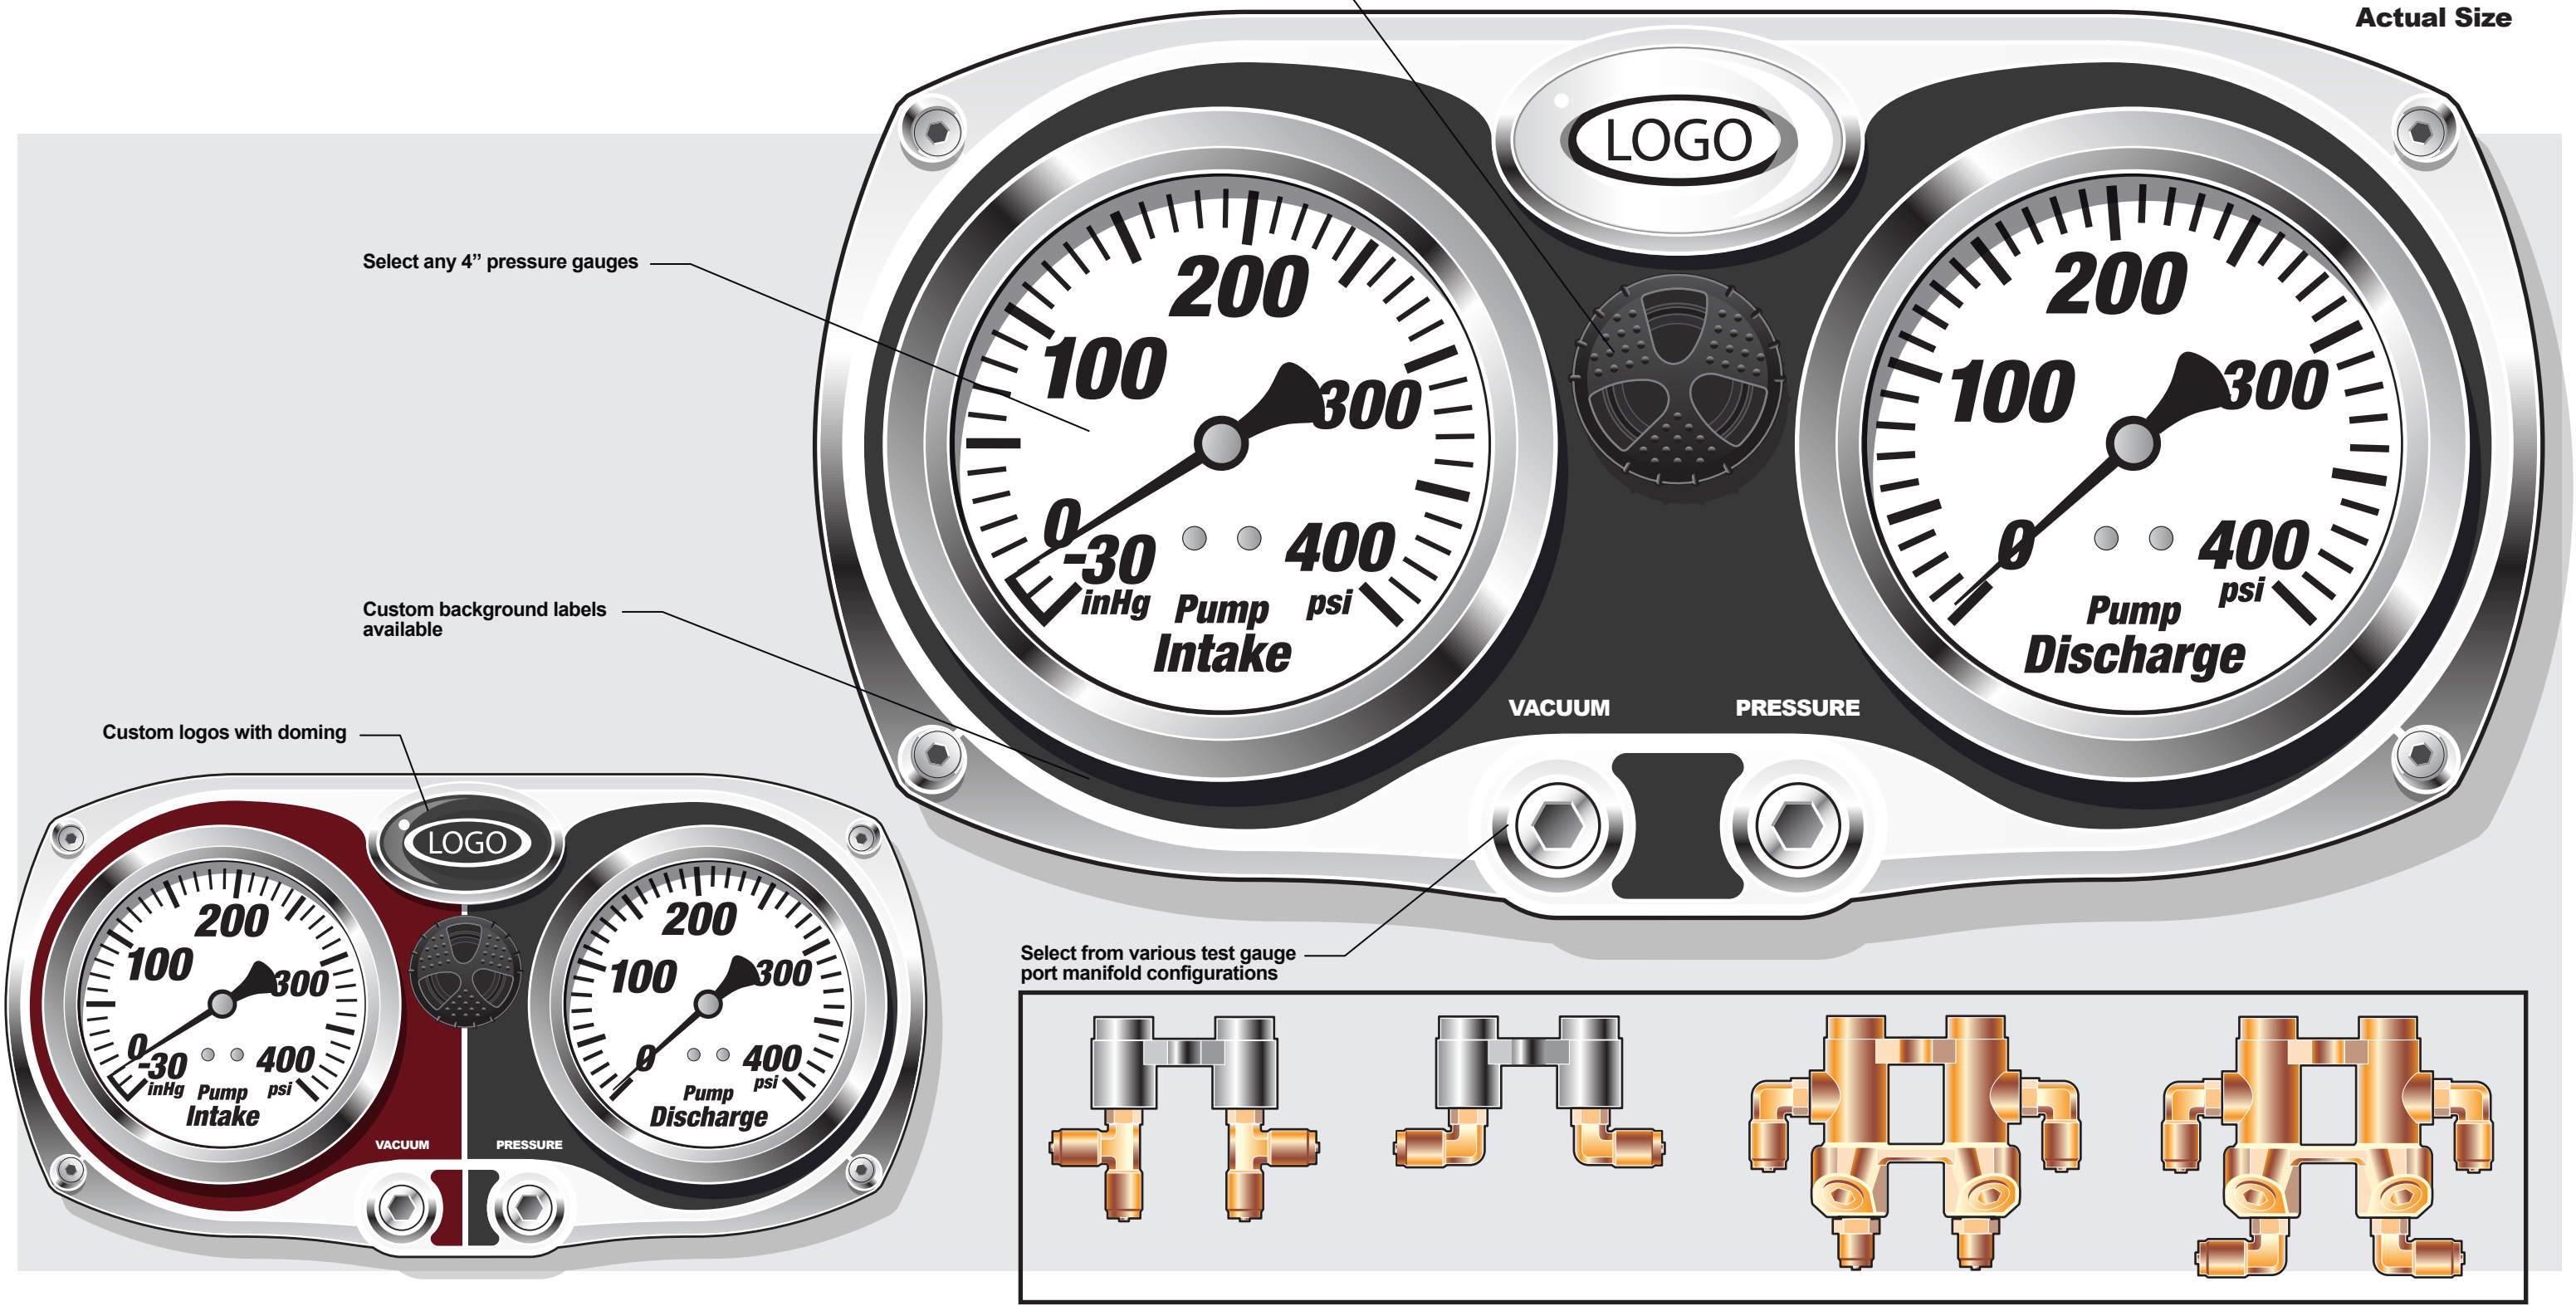

Actual Size

Optional integrated audible alarm

Select any 4" pressure gauges

Custom background labels available

Custom logos with doming

Select from various test gauge port manifold configurations

Master Pressure Center
by Innovative Controls