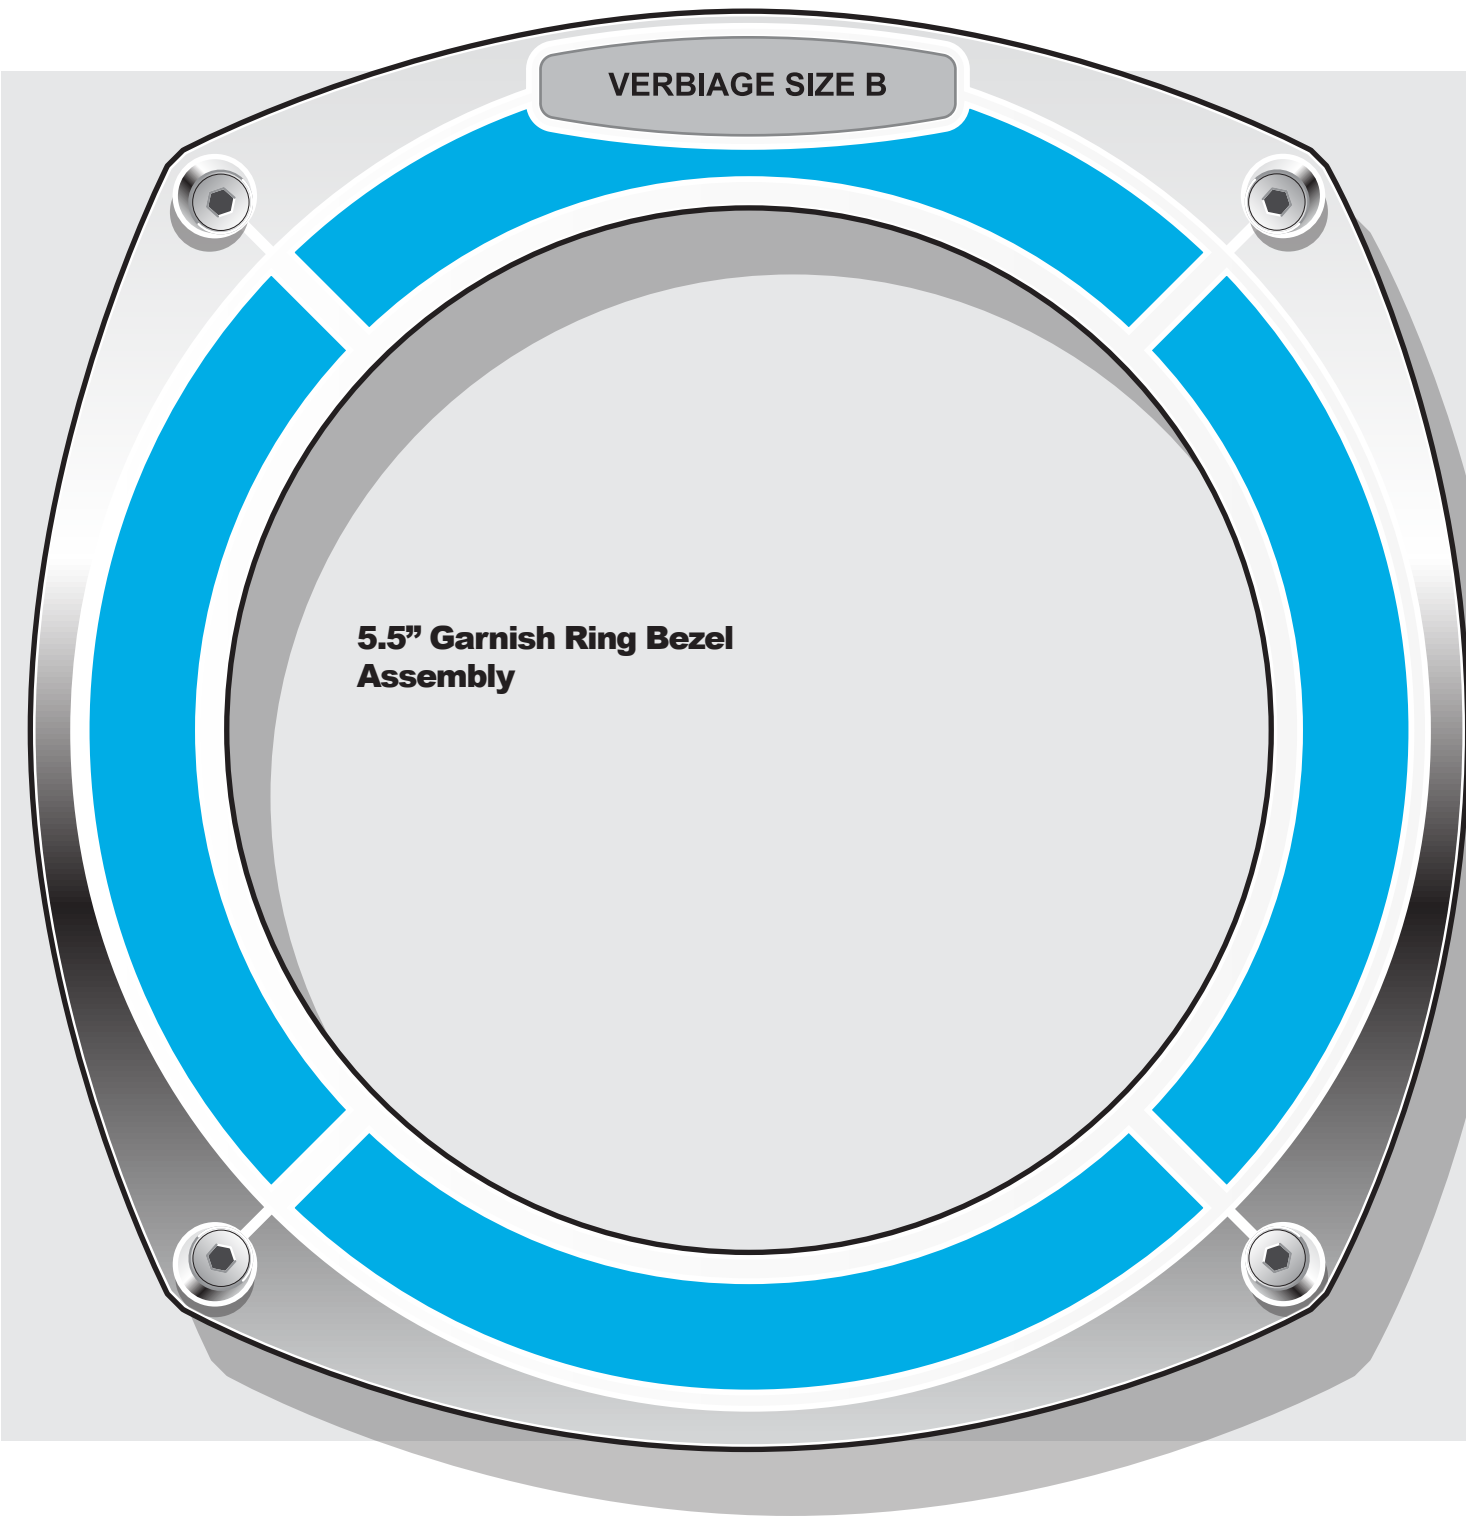

Available in 25 Colors

4.0" Garnish Ring Bezel  
Assembly

IC Curve Chrome-plated Diecast Zinc  
Garnish Ring Bezels